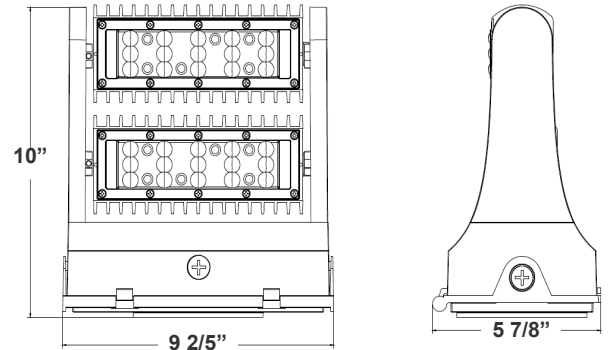

LW360 SERIES Outdoor Lighting

LW360-60W-30K-G2
LW360-60W-40K-G2
LW360-60W-50K-G2
LED 360° ROTATABLE WALL PACK

Customer Name: _____
Project Name: _____
Note: _____ Type: _____

Selection:

10"(H) x 9 2/5"(W) x 5 7/8"(L)

Ideal for general site lighting, alleys, loading docks, doorway, pathway, and parking areas.

Features

- Rotatable Heads (Both in 60W & 80W) With Set Screw
- Three 1/2" Threaded Knockouts: 1 Bottom. 1 On Each Side
- Light Head rotates 350°
- Die-cast aluminum housing with powder coat finish (Dark Bronze or White)
- 7-Year Warranty

Technical Specifications

Electrical:

- Voltage: 120-277V AC 50/60Hzv
- Wattage: 60W
- Power Factor: >0.95
- Efficacy: 130 LPW

Mechanical:

- Die-Cast Aluminum With Powder Coat Finish (Dark Bronze)
- Light Head rotates 350°
- Includes Mounting Hardware
- Operating Temperature: -40°F -104°F
- Five 1/2" Threaded Knockouts: 1 on Each Side, 1 on The Back
- 7-Year Warranty
- IP65, Suitable for Wet Locations