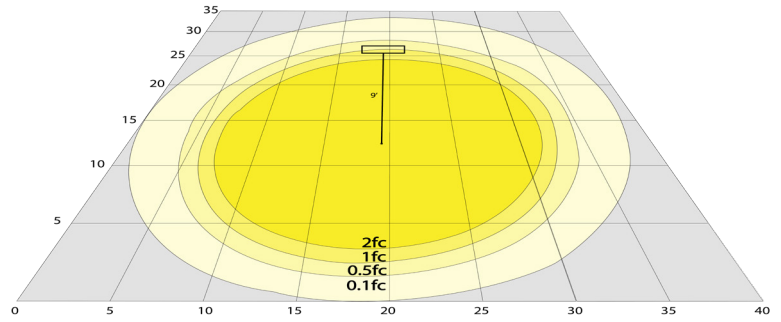

Lighting:

- Chip: Philips Lumileds LEDs
- TIR Optic Lens - TYPE II
- Dimmable: 0~10V Dimming
- Total Lumens: 7800LM
- Color Temperatures: 3000K/ 5000K
- Color Rendering Index: CRI ≥ 80
- Beam Angle: 60°
- Rated life: 70,000 Hrs

Photometrics: LW360-60W

BUG Rating: B3-U3-G1

Area 35'x 40' Mounting Height: 9'

Other Views:

Side View

Front View

Back View

Performance Table: LW360-60W