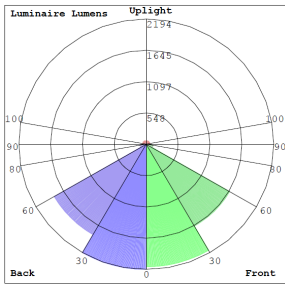

Lighting:

- Chip: Philips Lumileds LEDs
- TIR Optic Lens - TYPE II
- Dimmable: 0~10V Dimming
- Total Lumens: 7800LM
- Color Temperatures: 3000K/ 5000K
- Color Rendering Index: CRI ≥ 80
- Beam Angle: 60°
- Rated life: 70,000 Hrs

Photometrics: LW360-60W

BUG Rating: B3-U3-G1

Area 35'x 40' Mounting Height: 9'

Other Views:

Side View

Front View

Back View

Performance Table: LW360-60W