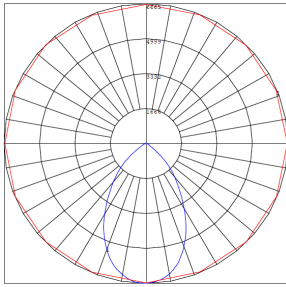

Photometrics: LW360-60W

BUG Rating: B3-U3-G1

Area 35'x 40' Mounting Height: 9'

Other Views:

Side View

Front View

Back View

Performance Table: LW360-60W